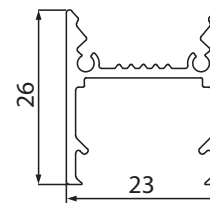

Quick Info

CRI ≥ 80/90/95

3000K/ 4000K/ 5700K/ 6500K

Tunable White 2700K-6500K

Up to 100lm/W

ON-OFF/ON-OFF (FLICKER FREE)

DALI-2 / DALI-2 DT8 / D4i / DALI +

POE (Power Over Ethernet)

SDCM<3

Lens

L70 @50,000h

Aluminium

Types

Surface

Single Line Diagram